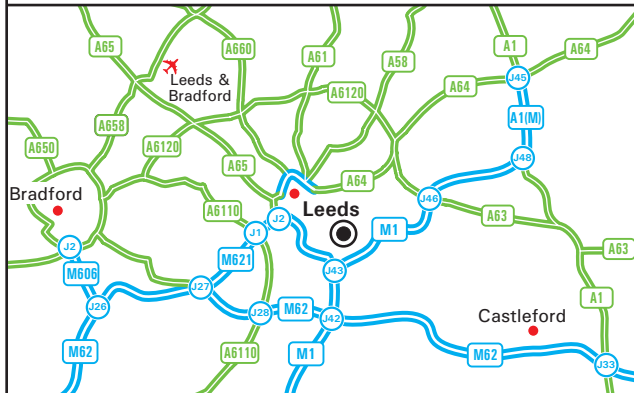

From the South (M1)

- Follow the M1 northbound towards Leeds.
- Continue onto the M621 at junction 43 of the M1 towards Leeds City Centre.
- Leave the M621 at junction 4, signed Harrogate, Wetherby, York & A61.
- Join the A61 (Hunslet Distributor Road), keep to the right hand lane and continue ahead.
- Follow signs for Cross Green Industrial Estate and turn right onto Knowsthorpe Crescent.
- After 400 yards turn right at the traffic lights onto Knowsthorpe Lane.
- Continue ahead at the mini roundabout.
- We are situated on the left hand side.

From Liverpool / Manchester

- Follow the M62 eastbound towards Leeds.
- Leave the M62 at junction 27, and join the M621 for Leeds City Centre.
- Leave M621 at junction 4 signed Hunslet, Beeston.
- Join the A61 (Hunslet Distributor Road), keep to the right hand lane and continue ahead.
- Follow signs for Cross Green Industrial Estate and turn right onto Knowsthorpe Crescent.
- After 400 yards turn right at the traffic lights onto Knowsthorpe Lane.
- Continue ahead at the mini roundabout.
- We are situated on the left hand side.